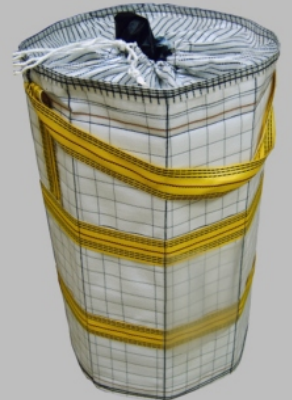

welcome to the world of big bags

SMART DRUM

SMART DRUM

Construction

Smartdrum/Bigdrum is a flexible, collapsible and 100% recyclable packaging system. The system comprises of an outer bag including stiffening panels and inner liner. The outer bag is reusable and the inner liner need to be disposed after using.

Application

This drum system can be used for transport of all kind of bulks, pastes and liquids.

It is qualified according to UN-Provision for transport of dangerous goods.

Successfully used for:

- Pigments, e.g. Titaniumdioxide
- Fruit juice concentrate and puree
- Shampoo, cosmetics
- Liquid eggs
- Inks, latex Paint
- Rain barrel, water treatment

Smart Drum folded....

Smart Drum for Liquids material

Smart Drum with safety lid

Smart Drum Conductive

Smart Drum for soils

SMART DRUM

technical specification

Available size:

Unlike the conventional plastic and steel drums which are available in limited design and size, the smartdrum can be offered in almost all forms and sizes.

Here a few usual sizes:

- 60l Ø 380mm / 600mm
- 120l Ø 490mm / 720mm
- 150l Ø 490mm / 800mm
- 220l Ø 560mm / 950mm
- 500l Ø 900mm / 800mm
- 700l Ø 1000mm / 1000mm
- 800l Ø 1000mm / 1100mm
- 1000l Ø 1100mm / 1100mm